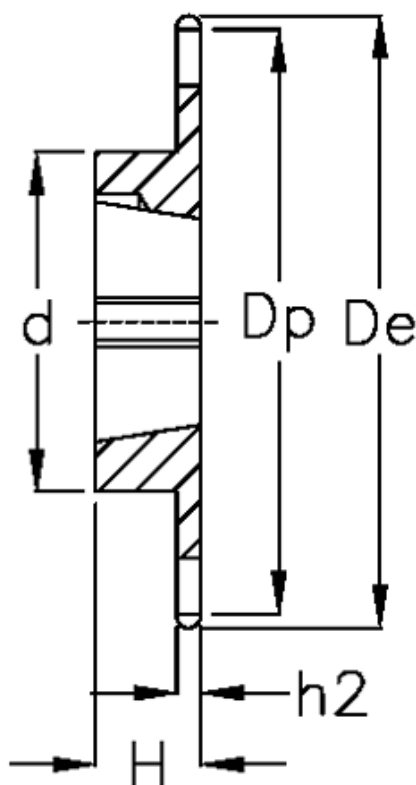

Data Sheet

Article number: 616031007015

Description: Taperbored sprocket 12 B-1 Z=15 simplex
for bushing 1610

Measures

C	= 2	h1	= 11.1
d	= 70	Material	= Stål
De	= 99.8	Number of teeth	= 15
Dp	= 91.63		
For bush	= 1610		
For chain size	= 3/4" x 7/16"		
For chain type	= 12 B-1		
H	= 25		